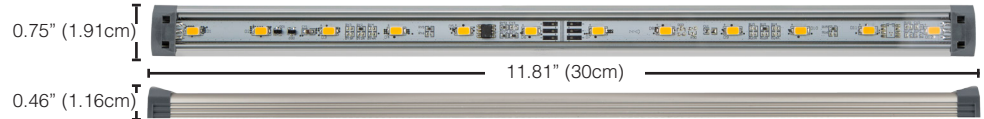

## Product Description

The LuxBar LED Linear Light Bar Fixture is an **extremely versatile solution** for many indoor lighting needs such as cabinet lighting, under-cabinet lighting, cove lighting, shelf lighting, showcase lighting and display case and other retail/commercial lighting.

## Features

- Plug and Play installs
- 115 Degree Beam Pattern
- Dimmable
- Aluminum Housing
- CE/FCC/ROHS Compliant

## Specifications

<b>Lumen</b>	670 Lumen
<b>Connector Type</b>	LBFA (Female)
<b>Dimmable</b>	Yes
<b>LED Lifetime</b>	40000 Hours
<b>Beam Angle</b>	115 degree
<b>Standards and Certs</b>	ROHS Compliant
<b>Operating Voltage</b>	24VDC
<b>CRI</b>	86 CRI
<b>IP Rating</b>	Non-Weatherproof
<b>LED Type</b>	5630 SMD
<b>Strip Width / Depth</b>	19.1mm (0.75") / 11.8mm(0.46in.)
<b>Type</b>	Aluminum Light Bars/Rigid Light Bars
<b>Wattage per foot</b>	3.4watts
<b>Warranty</b>	5 years